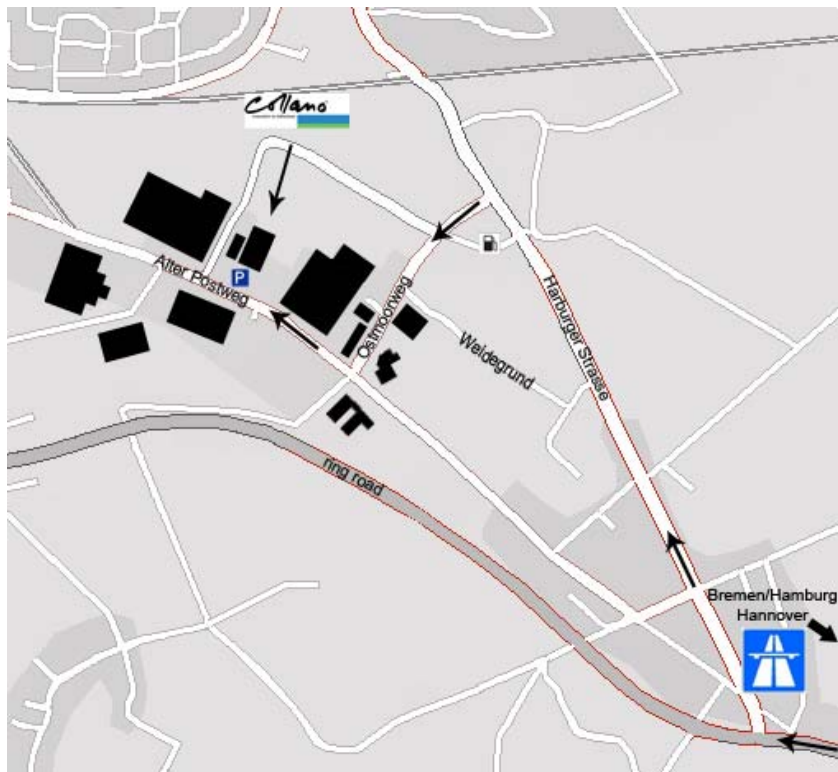

How to find us in Buxtehude

Collano Xiro GmbH, Buxtehude
Alter Postweg 19-21
D-21614 Buxtehude
T +49 4161 72 58 0, F +49 4161 72 58 40
xiro@collano.com, www.collano.com

Journey by car

From Hannover

- Take freeway A7 toward Hamburg
- Switch to Freeway A1 at Horster Dreieck and continue toward Bremen/Hittfeld
- At junction Rade continue toward B3/Stade/Buxtehude until Buxtehude
- Turn right onto Harburgerstrasse toward Gewerbegebiet
- At "Expert Bening" turn left onto Ostmoorweg. Then turn right onto Alter Postweg
- Collano Xiro is on your right side

From Hamburg

- Take freeway A1 toward Bremen/Hittfeld
- At junction Rade continue toward B3/Stade/Buxtehude until Buxtehude
- Turn right onto Harburgerstrasse toward Gewerbegebiet
- At "Expert Bening" turn left onto Ostmoorweg. Then turn right onto Alter Postweg
- Collano Xiro is on your right side

Journey by train

From Hamburg Airport

- Take the shuttle bus (Airport Express) from Hamburg Airport to Hamburg Main Station
- Take either S3 or S31 rapid train (S-Bahn) toward Neugraben
- In Neugraben change to the regional train R51 toward Stade/Cuxhaven which will take you to Buxtehude (the rapid-transit railway will lead you directly to Buxtehude from the end of 2007)

Hotels in Buxtehude

Directions to hotel "Zur Mühle" (Refer above to directions by car)

Instead of turning left onto Ostmoorweg, drive further down to Harburgerstrasse. After Crossing the Hafenbrücke, turn left onto Westfleth. At the end of Westfleth turn left.

Directions to hotel "Am Stadtpark" (Refer above to directions by car)

Instead of turning left into Ostmoorweg, drive further down to Harburgerstrasse. At the next crossway turn left onto Konrad-Adenauer-Allee. Follow this street till you pass Gildestrasse. At the post office building turn right onto Bahnhofstrasse and drive to the end of the street.