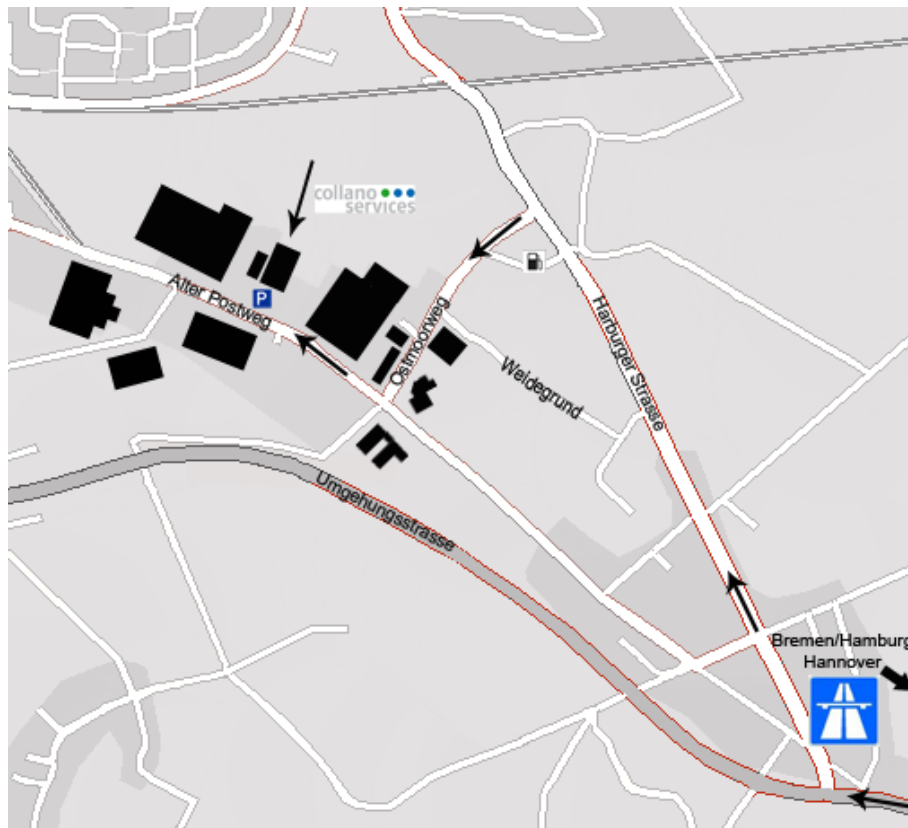

How to find us in Buxtehude

Collano Services GmbH
 Alter Postweg 19–21
 21614 Buxtehude, Deutschland
 Phone +49 4161 72 58 0, Fax +49 4161 72 58 40
 xiro@collano.com

Journey by car

From Hannover

- Take freeway A7 toward Hamburg
- Switch to Freeway A1 at Horster Dreieck and continue toward Bremen/Hittfeld
- At junction Rade continue toward B3/Stade/Buxtehude until Buxtehude
- Turn right onto Harburgerstrasse toward Gewerbegebiet
- At «Expert Bening» turn left onto Ostmoorweg. Then turn right onto Alter Postweg
- Collano Services is on your right side

From Hamburg

- Take freeway A1 toward Bremen/Hittfeld
- At junction Rade continue toward B3/Stade/Buxtehude until Buxtehude
- Turn right onto Harburgerstrasse toward Gewerbegebiet
- At «Expert Bening» turn left onto Ostmoorweg. Then turn right onto Alter Postweg
- Collano Services is on your right side

Hotels in Buxtehude

Directions to hotel «Zur Mühle» (Refer above to directions by car)

Instead of turning left onto Ostmoorweg, drive further down to Harburgerstrasse. After Crossing the Hafenbrücke, turn left onto Westfleth. At the end of Westfleth turn left.

Directions to hotel «Am Stadtpark» (Refer above to directions by car)

Instead of turning left into Ostmoorweg, drive further down to Harburgerstrasse. At the next crossway turn left onto Konrad-Adenauer-Allee. Follow this street till you pass Gildestrasse. At the post office building turn right onto Bahnhofstrasse and drive to the end of the street.