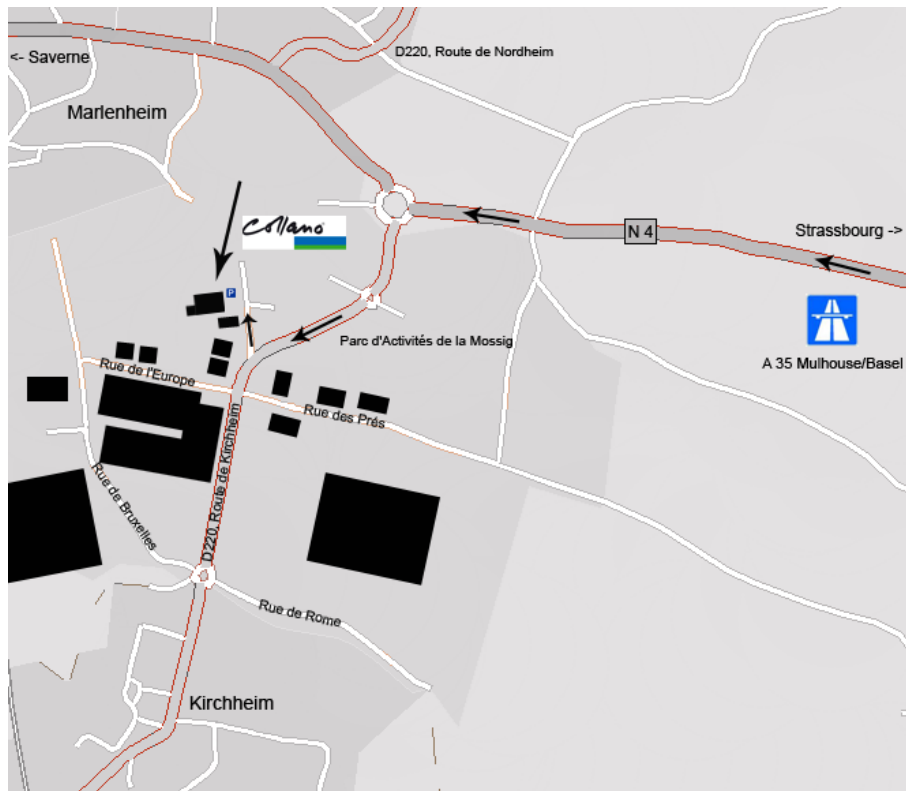

How to find us in Marlenheim

Collano Adhesives SA, Marlenheim
Parc d'Activités de la Mossig
67521 Marlenheim Cedex, Frankreich
Phone +33 3 88 59 27 37, Fax +33 3 88 87 67 93
collano.sa@collano.com, www.collano.com

Journey by car

From Basel

(Approx. 130 km, 1 h 20)

- Take freeway A35/E25
- At Mulhouse take freeway E25/A35 toward Nancy/St Die/Selestat/Strasbourg
- After Colmar take national road E25/ N83 toward Strasbourg
- Before Selestat take freeway E25/A35
- Take exit 11.1 toward Molsheim/Schirmeck
- Take main road D 500 toward Molsheim
- At roundabout in Dorlisheim take 2nd exit toward Molsheim, main road D 422
- Pass Molsheim and then take main road D 422 toward Saverne
- After Irmstett, at first roundabout go straight and at 2nd roundabout take first exit toward Kirchheim, main road D 620
- Pass Kirchheim and at the roundabout take the 2nd exit, main road D 220
- Take the second left turn

From Paris

(Approx. 460 km, 4 h 30)

Via Reims, Metz

- Take freeway E25/A4
- Take exit 45 toward Saverne, Bouxwiller, Molsheim
- Take the main road N 404 / D 1404 toward Saverne
- Switch to main road N 4 / D 1004 via Marmoutier and Wasselone toward Marlenheim
- After Marlenheim, at the roundabout take 2nd exit toward Kirchheim
- At 2nd roundabout go straight and then take the first right turn

From Strasbourg

(Approx. 20 km, 20 minutes)

- Take freeway E25/A35 toward A 351/ Nancy/Metz/Saverne
- Take freeway A 351
- At Wolfisheim switch to national road N4
- Before Marlenheim at the roundabout take the 3rd exit
- Take main road D 220 toward Kirchheim
- At 2nd roundabout go straight, then take the first right turn